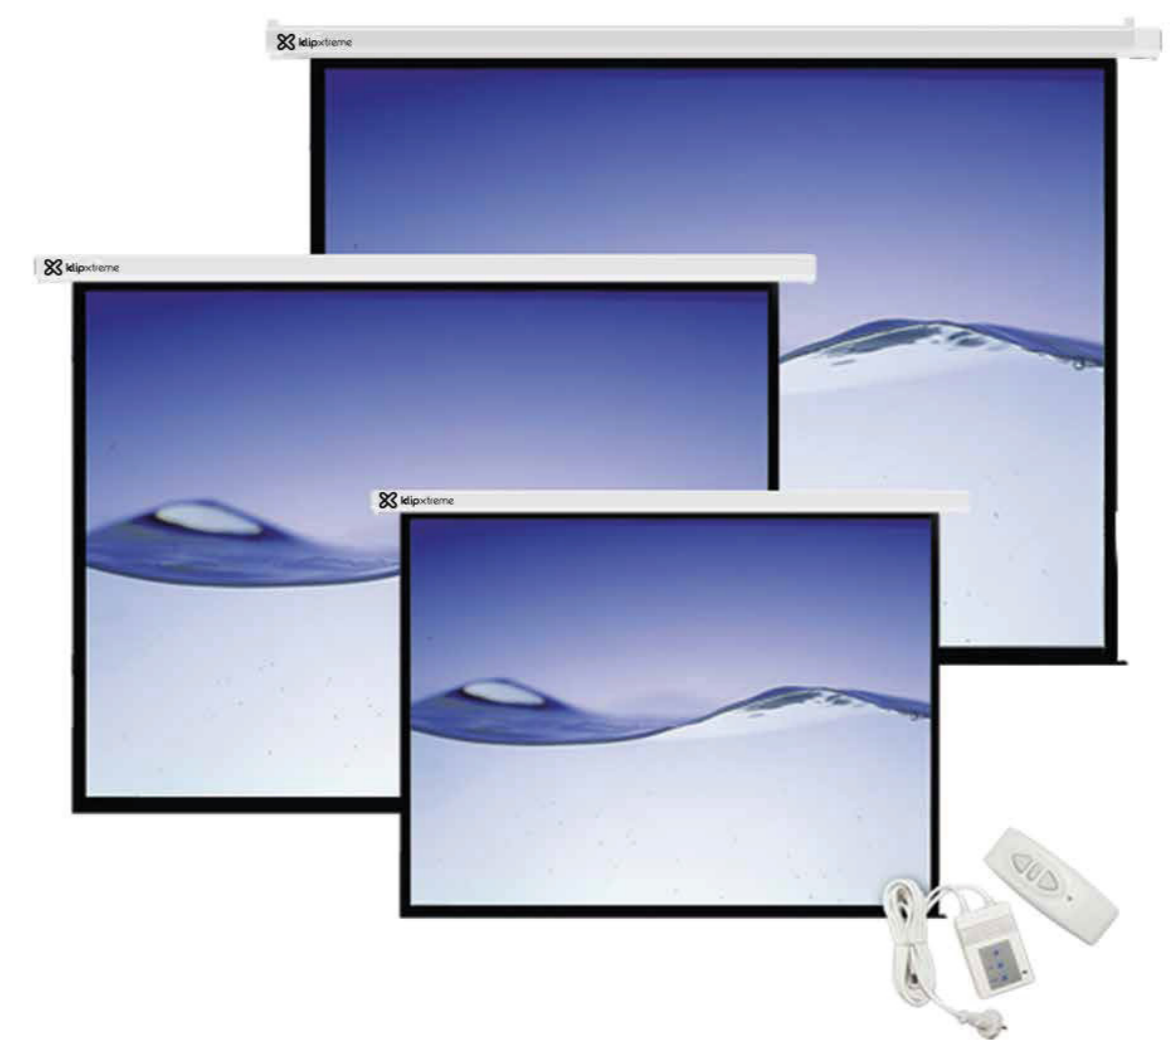

Diagonal projection screen KPS-502

Motorized unit

Motorized unit
Dual wall and ceiling
installation design

4:3 aspect ratio

Maximum screen
size (diagonal)
86in/100in/120in

Diagonal projection screen KPS-503

Motorized unit

Motorized unit
Dual wall and ceiling
installation design

4:3 aspect ratio

Maximum screen
size (diagonal)
86in/100in/120in

Video
**Projection
Screens**