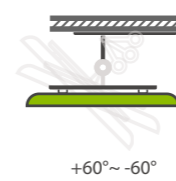

Top view

Swivel angle