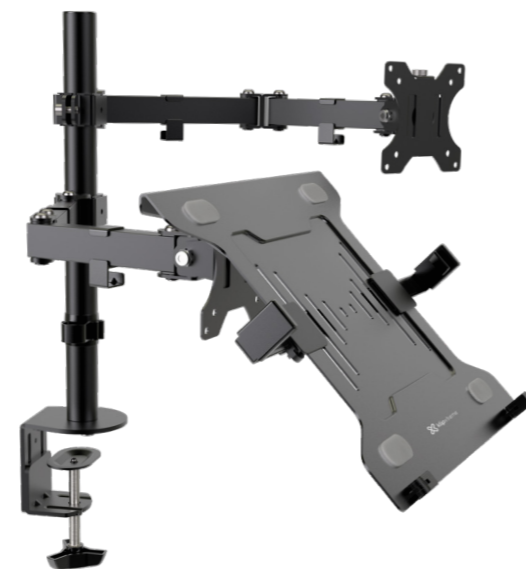

Monitor and laptop mount

KMM-301

Provides 360° rotary VESA plate for a superior viewing experience

Max monitor load 17.6lb
Max laptop load 9.9lb

MONITOR MOUNTS

LCD/LED dual monitor mount

KPM-311