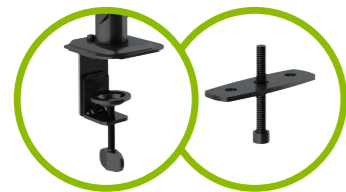

Dual monitor mount

KMM-410

with spring mechanism

For 13-32-inch flat or curved monitors

For vertical and horizontal setup

Full motion Tilt: 135° / Swivel: 180° / Rotation: 180°

Spring mechanism

Max. load weight per arm: 8 kg / 17.6 lb

C-clamp/Grommet base

VESA compatible 75 x 75/100 x 100

C-clamp/Grommet base configuration

Dual monitor mount

KMM-510

with integrated power strip and USB ports

VESA compatible 75x75/ 100x100

Max. load 17.6 lb. (each monitor)

Full motion Tilt 90°/ Swivel 90°/ Pivot 180°