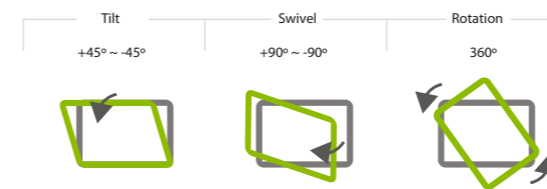

MONITOR MOUNTS

LCD/LED dual monitor mount

KPM-311