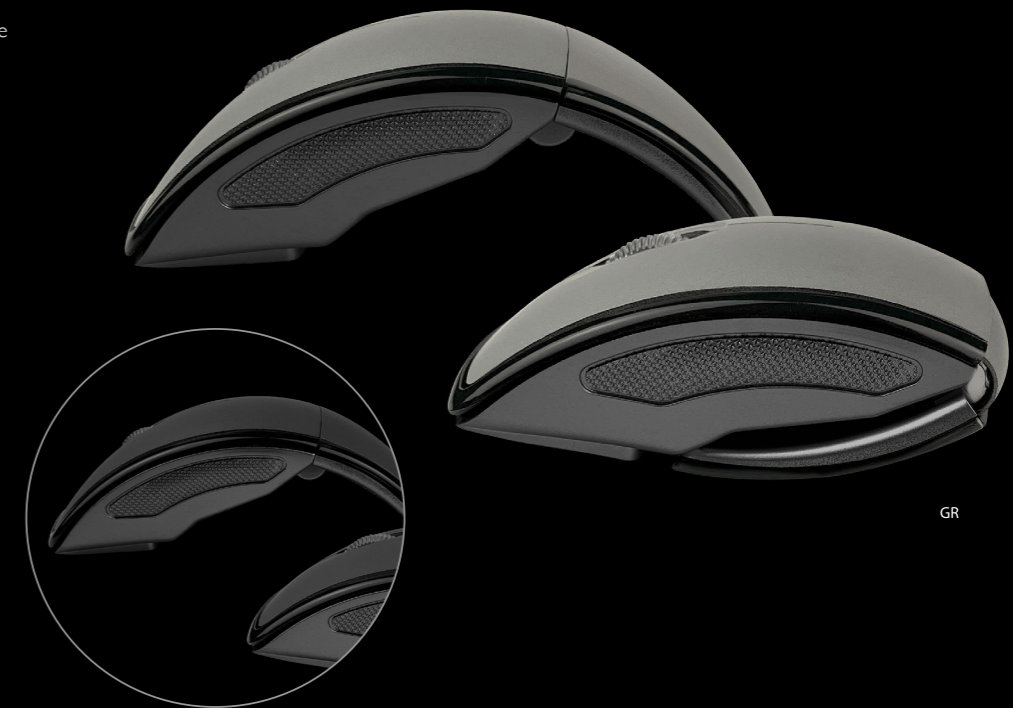

KMW-500BK

Six-button ergonomic wireless mouse

Ultra ergonomic design

2.4 GHz Wireless

Adjustable speeds of 1000/1200/1600DPI

6 buttons

 Premium business

Lightflex

KMW-375

Three-button foldable wireless mouse

2.4GHz wireless

Ergonomic

Plug & Play configuration

Foldable

1000 dpi optical sensor

BK

GR

Krest

KMO-505

Six button ultra-ergonomic vertical wired mouse

Vertical design¹

1000/
1600DPI

USB wired
interface

6 buttons

Ultra ergonomic
design

Krown

KMO-506

Six button ultra-ergonomic vertical wired mouse

Vertical
design

USB wired
interface

Ultra ergonomic
design

1000/
1600DPI