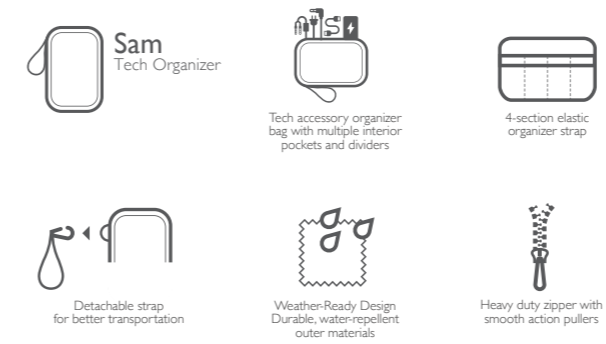

Fashion Bags
Sam Family

Sam Tech Organizer

KTS-500

Tech accessory organizer with tablet sleeve

Sam tech Organizer

KTO-250

Tech accessory organizer bag

Diagonal projection screen KPS-502