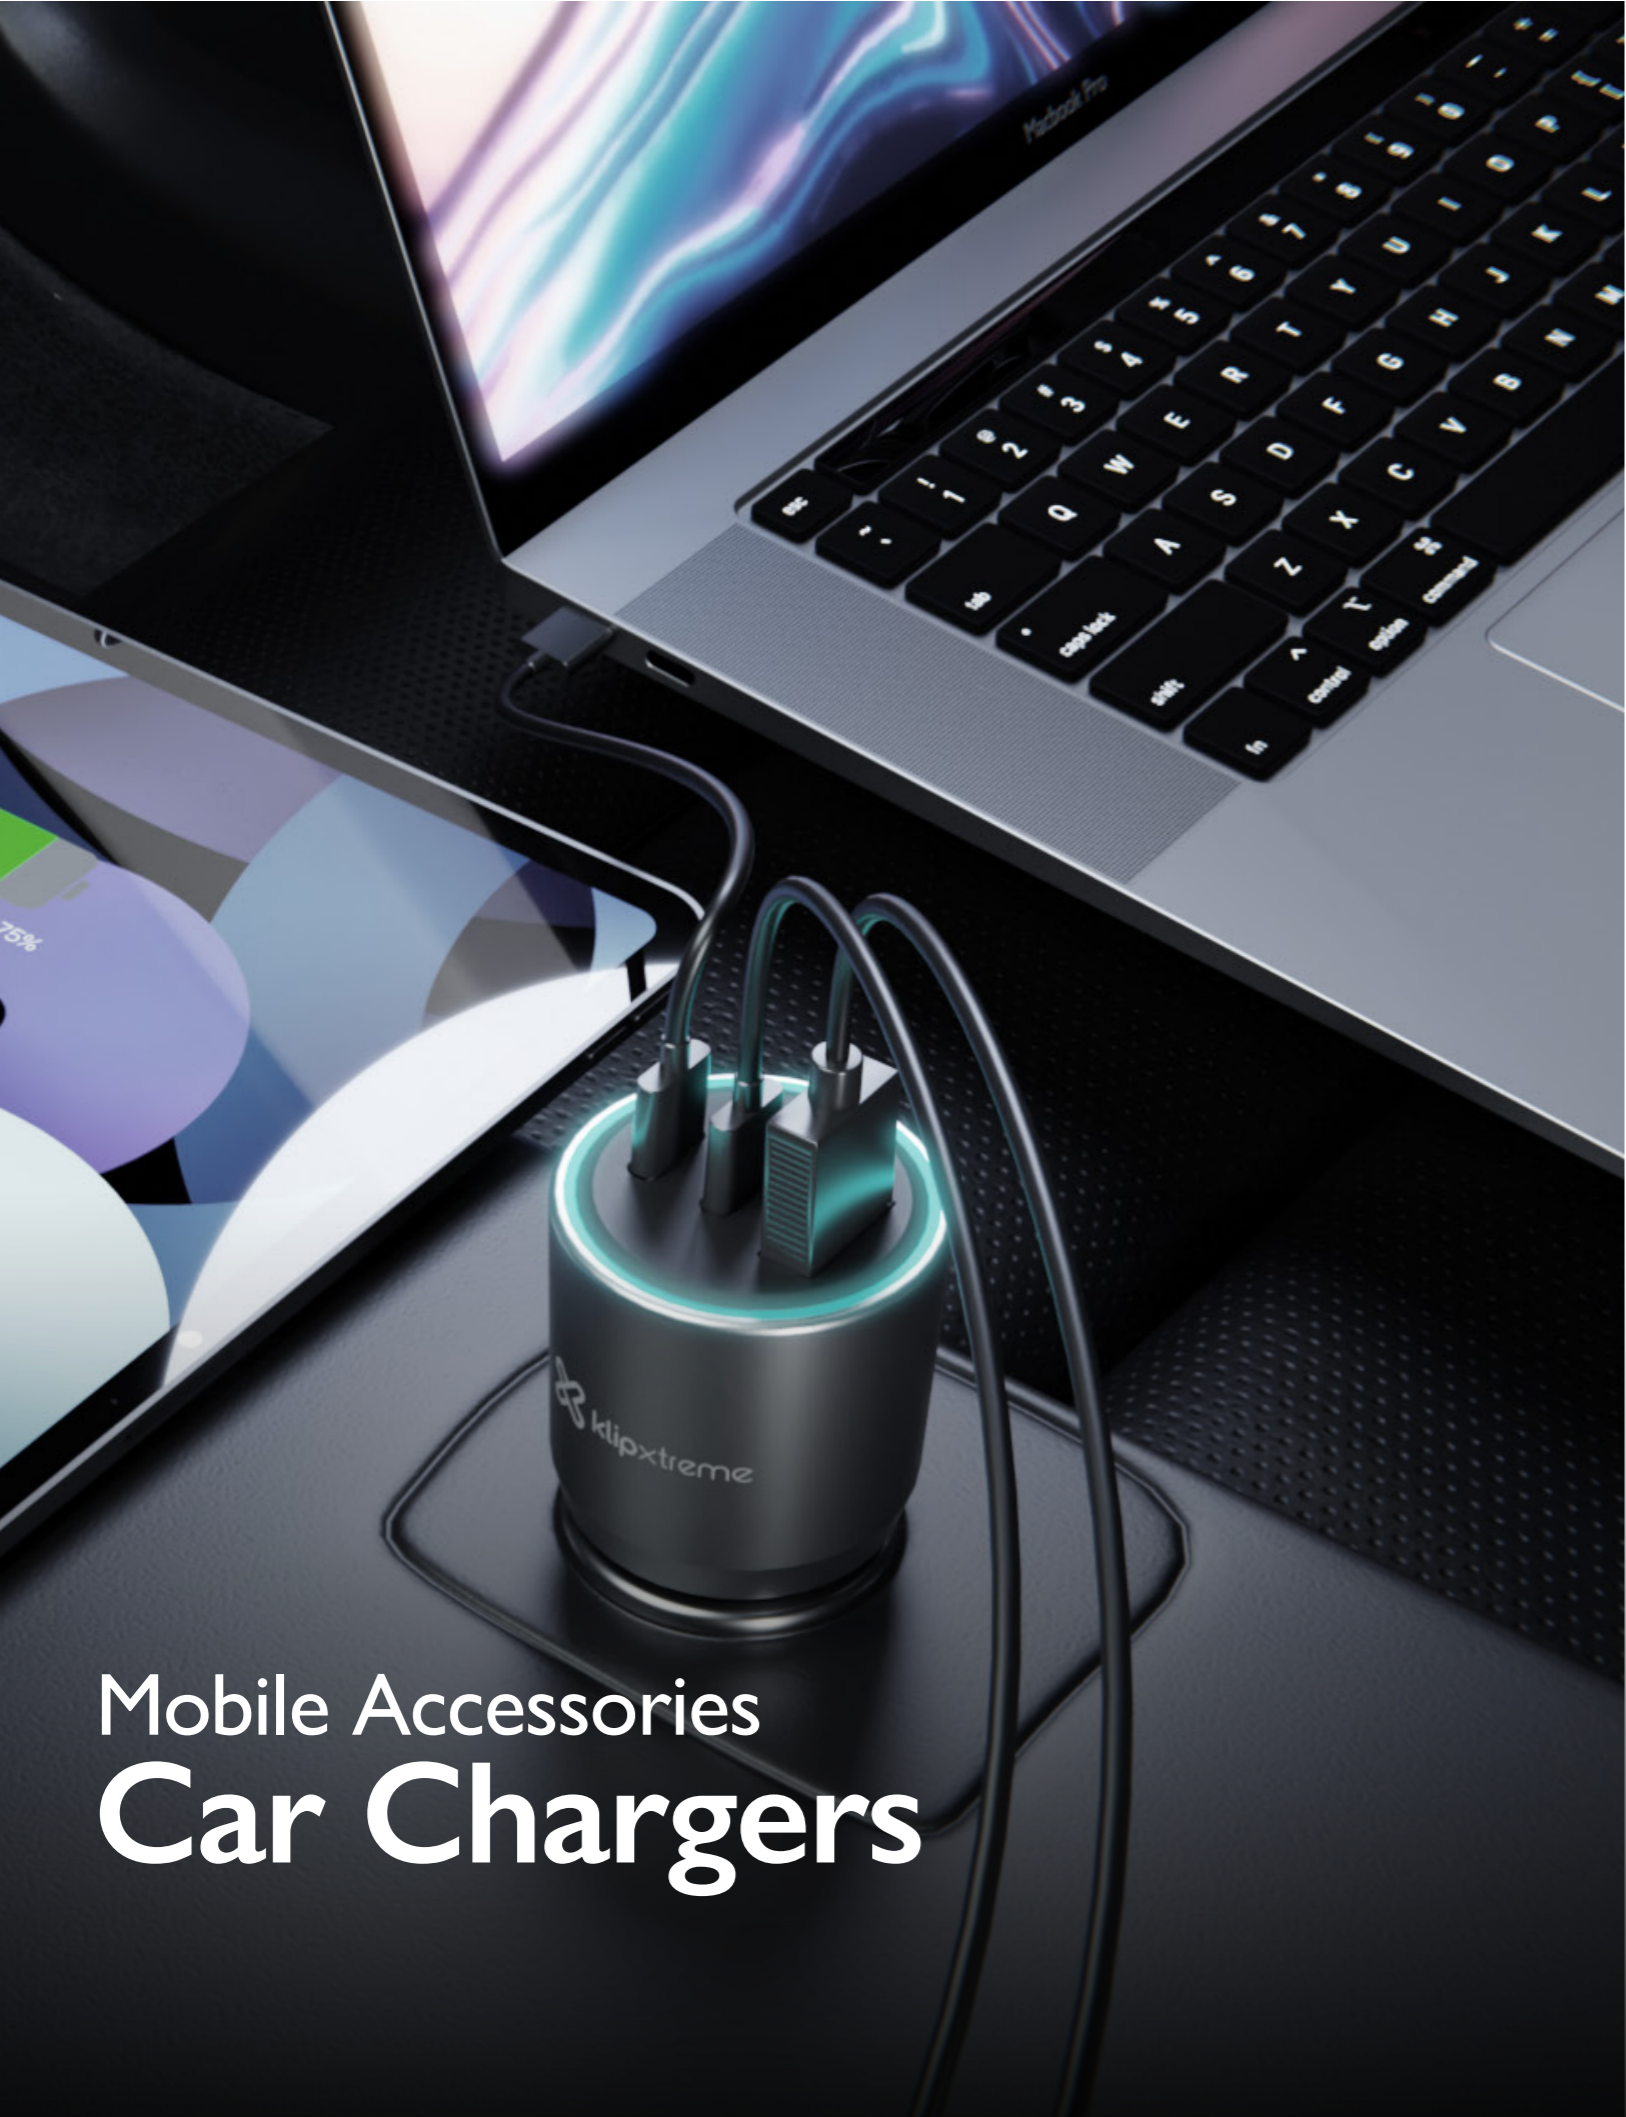

65W
7-in-1

Laptops, smartphones, tablets and other devices

Tilt and swivel
Wireless charging pad compatible with Magsafe® & Qi®

USB-C®
USB-A
charging ports (x2)

AC outlets
(x2)

Mobile Accessories Car Chargers