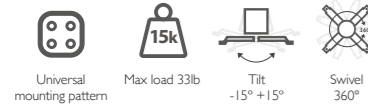

C-clamp/Grommet base configuration

PROJECTOR MOUNTS

Projector mount

KPM-610B

Universal projector ceiling mount
280mm - 350mm

Projector mount

KPM-580W

Universal projector ceiling mount
280mm - 350mm