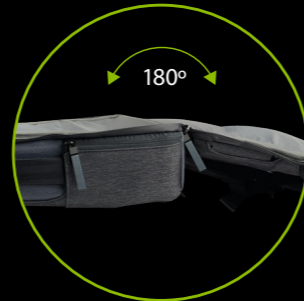

Full access allows you to cross checkpoints expeditiously, since you will never have to remove your digital devices for inspection again.