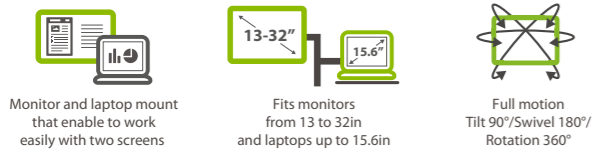

Monitor and laptop mount

KMM-301