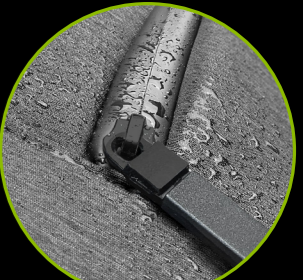

Made with high-quality 1600-denier nylon and soft interior lining. The fabric and zippers are water-repellent.