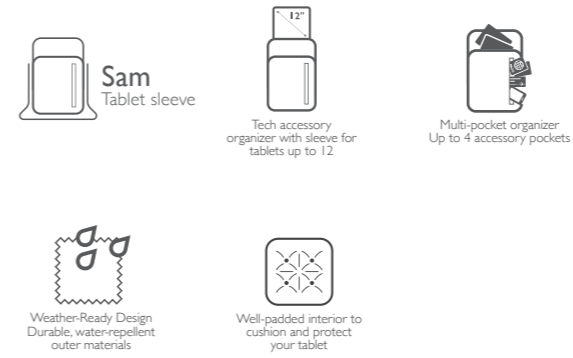

Sam Tech Organizer

KTS-500

Tech accessory organizer with tablet sleeve