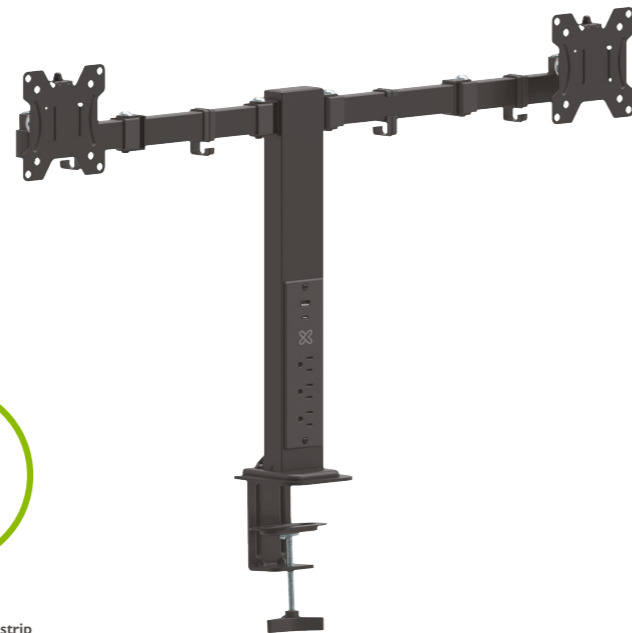

Dual monitor mount

KMM-510

with integrated power strip and USB ports

VESA compatible 75x75/ 100x100

Max. load 17.6 lb. (each monitor)

Full motion Tilt 90°/ Swivel 90°/ Pivot 180°