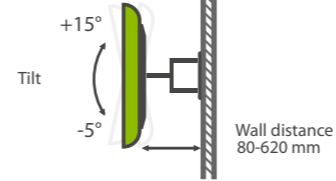

Full motion TV mount for flat and curved TVs

KTM-970

Fits flat and curved TVs from 42 - 100 inches

Full motion Tilt -5° to +15° Swivel -60° to +60°

Max load 165 lb. / 75 kg

VESA compatibility 800x600 max.

Bubble level system

Side view