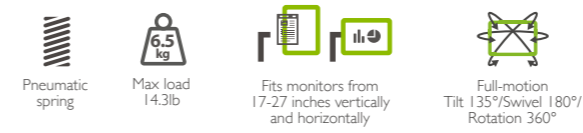

LCD/LED monitor mount

KMM-400

with pneumatic spring mechanism

C-clamp/Grommet base configuration